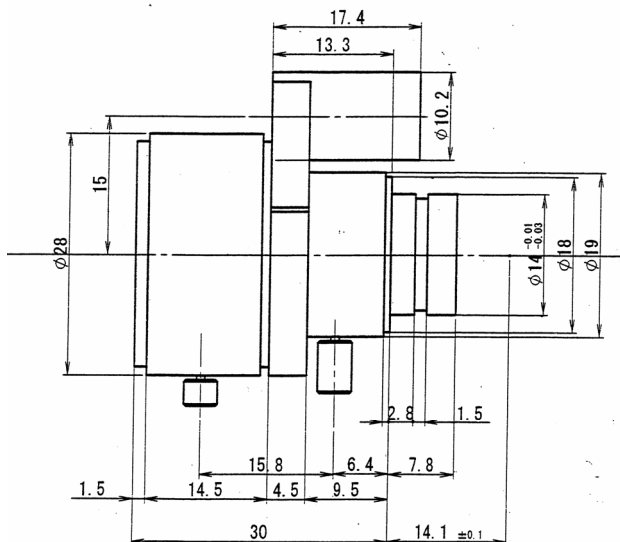

BUILT IN VARIFOCAL LENS

TVB3516DCIR f = 3.5 - 8mm F 1.6 INFRARED

SPECIFICATION

MODEL NUMBER	TVB3516DCIR
FORMAT	1/3" & 1/4"
FOCAL LENGTH	3.5 - 8mm
MAX. APERTURE	F1.6
APERTURE RATIO	1.6 - 360
M.O.D	0.2m
BACK FOCUS	7.03mm
FLANGE BACK	
MOUNT	M13 P=1.0
DIMENSION	ø34.1x 37.8mm
WEIGHT	39.0g
TEMPERATURE RANGE	-10°C ~ 50°C

ANGLE OF VIEW	1/3"	
Position	WIDE	TELE
Horizontal	78.9	35.4
Vertical	58.3	26.5
ANGLE OF VIEW	1/4"	
Position	WIDE	TELE
Horizontal	67.1	26.3
Vertical	52.3	19.9

OPERATION

FOCUS	Manual
IRIS	DC Iris
ZOOM	Manual