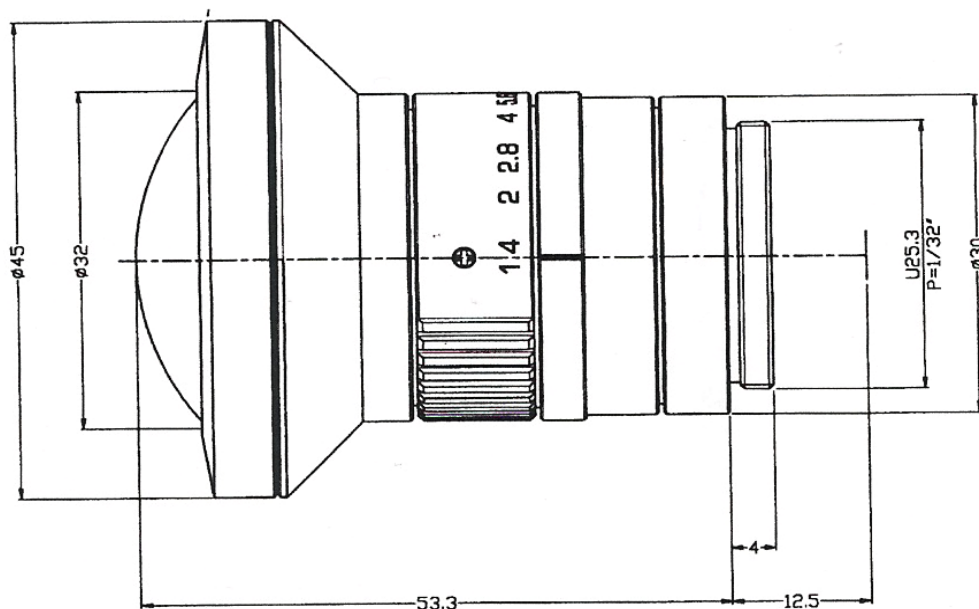

#### SPECIFICATION

MODEL NUMBER	TC1414
IMAGE FORMAT	1/2inch
FOCAL LENGTH	1.4mm
MAXIMUM APERTURE	F1.4
APERTURE RATIO	F1.4-C
BACK FOCAL LENGTH	12.5mm
M.O.D.	0.1m
ANGLE OF VIEW	Fish Eye 185°
FILTER SIZE	-
DIMENSIONS	H53.3×D45mm
WEIGHT	110g
OPERATING TEMPERATURE RANGE	-5°C - 50°C
OPERATING HUMIDITY RANGE	30% - 70%
MOUNT	CS