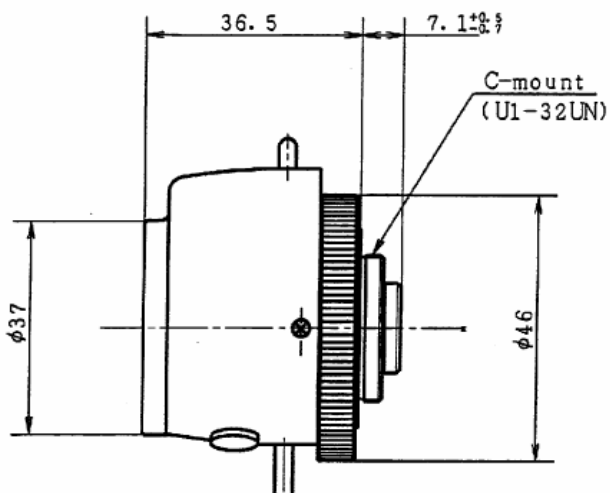

Tokina

MONOFOCAL LENS

TOKINA Co.,Ltd.

Security Products Division
120-4 NOZUTA-MACHI, MACHIDA-SHI,
TOKYO, 195-0063 JAPAN
TEL:+81-42-734-8912 FAX:+81-42-735-1463
E-mail:cctv@tokina.co.jp

TC0614DC f=6mm F1:1.4 DC IRIS

SPECIFICATION

MODEL NUMBER	TC0614DC	
IMAGE FORMAT	1/2inch	
FOCAL LENGTH	6mm	
MAXIMUM APERTURE	F1.4	
APERTURE RATIO	F1.4-250	
M.O.D.	0.3m	
ANGLE OF VIEW	DIAGONAL	57.5°
	HORIZONTAL	46.0°
	VERTICAL	34.5°
FILTER SIZE	-	
DIMENSIONS	W48.7×H37.0×D36.5mm	
WEIGHT	75g	
OPERATING TEMPERATURE RANGE	-10°C~45°C	
OPERATING HUMIDITY RANGE	30%~70%	
MOUNT	C	

●DC IRIS

CABLE COLOR	CONNECTION
WHITE	DRIVING COIL+
GREEN	DRIVING COIL-
BLACK	DAMPING COIL+
RED	DAMPING COIL-

DESIGN AND SPECIFICATIONS ARE SUBJECT TO CHANGE WITHOUT NOTICE

PRINTED IN JAPAN