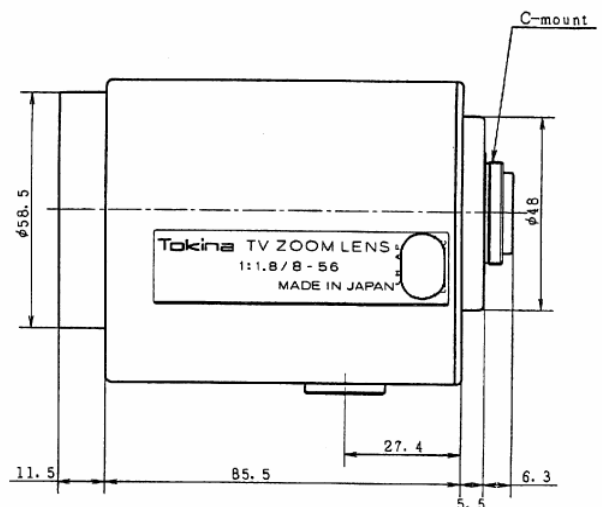

Tokina

MOTORIZED ZOOM LENS

TOKINA Co.,Ltd.

Security Products Division
120-4 NOZUTA-MACHI, MACHIDA-SHI,
TOKYO, 195-0063 JAPAN
TEL: +81-42-734-8912 FAX: +81-42-735-1463
E-mail: cctv@tokina.co.jp

TM7Z0818GAIPN f = 8-56mm F1.8 VIDEO IRIS W/PRESET

SPECIFICATION

MODEL NUMBER		TM7Z0818GAIPN	
IMAGE FORMAT		1/2inch	
FOCAL LENGTH		8-56mm	
MAXIMUM APERTURE		F1:1.8	
APERTURE RATIO		F1:1.8-360	
BACK FOCAL LENGTH		11.70mm	
M.O.D.		1.5m	
ANGLE OF VIEW	DIAGONAL	W54.3°	T8.1°
	HORIZONTAL	W43.4°	T6.5°
	VERTICAL	W33.4°	T4.9°
FILTER SIZE		M46mm P=0.75	
DIMENSIONS		W65.0×H75.3×L102.5mm	
WEIGHT		500g	
OPERATING TEMPERATURE RANGE		-10°C~45°C	
OPERATING HUMIDITY RANGE		30%~70%	
MOUNT		C	

●AUTO IRIS

INPUT VOLTAGE	DC8V-16V
CURRENT CONSUMPTION	50mA OR LESS
INPUT SIGNAL	VS OR V SIGNAL
IRIS ACCURACY	±15% AT VIDEO SIGNAL LEVEL
SENSITIVITY	0.5~1.0Vp-p AT VIDEO SIGNAL LEVEL
RESPONSE SPEED	APPROX.2 SECONDS

●FOCUS/ZOOM

INPUT VOLTAGE	DC6V-12V
CURRENT CONSUMPTION	50mA OR LESS
MOTORIZATION SPEED	APPROX.3 SECONDS

●POTENTION METER-PRESET

CABLE COLOR	CONNECTION
PURPLE	POT.SUPPLY
GRAY	ZOOM POT.WIRE
ORANGE	POT.RETURN
BLUE	FOCUS POT.WIRE

■CABLE CONNECTION

●FOCUS

CABLE COLOR	POLARITY	DIRECTION
BLACK	+	INF.
GREEN	-	
BLACK	-	NEAR
GREEN	+	

●ZOOM

CABLE COLOR	POLARITY	DIRECTION
RED	+	WIDE
YELLOW	-	
RED	-	TELE
YELLOW	+	

●AUTO IRIS

CABLE COLOR	CONNECTION
RED	POWER(DC8V-16V)
WHITE	VS OR V SIGNAL
GREEN	REMOTE
BLACK	GND

DESIGN AND SPECIFICATIONS ARE SUBJECT TO CHANGE WITHOUT NOTICE

PRINTED IN JAPAN