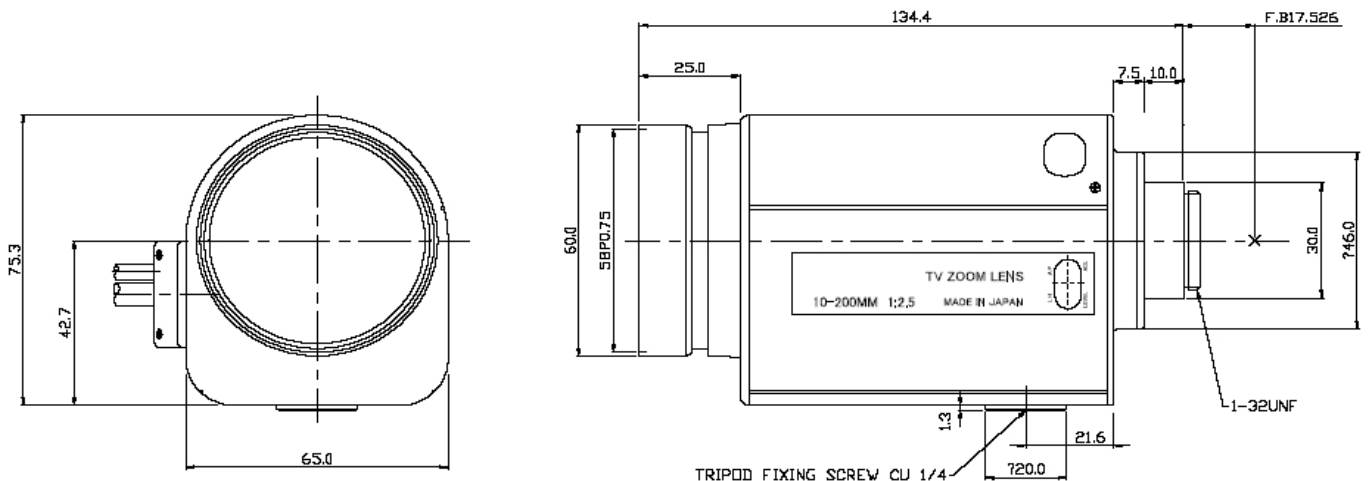

MOTORIZED ZOOM LENS

TM20Z1025GAI/GAIPN f = 10-200mm F2.5-360 VIDEO IRIS WITHOUT/WITH PRESET

SPECIFICATION

MODEL NUMBER		TM20Z1025GAI/GAIPN	
IMAGE FORMAT		1/2inch 1/3inch	
FOCAL LENGTH		10 - 200mm	
MAXIMUM APERTURE		F2.5	
APERTURE RATIO		F2.5 - 360	
BACK FOCAL LENGTH		24.44mm	
M.O.D.		2.5m	
ANGLE OF VIEW	DIAGONAL	W43.6°	T2.3°
	HORIZONTAL	W35.5°	T1.8°
	VERTICAL	W27.0°	T1.4°
FILTER SIZE		M58mm P=0.75	
DIMENSIONS		W65.0×H75.3×L134.9mm	
WEIGHT		Approx. GAI 600g / GAIPN 620g	
OPERATING TEMPERATURE RANGE		-10°C - +50°C	
OPERATING HUMIDITY RANGE		30% - 70%	
MOUNT		C	

VIDEO AUTO IRIS

INPUT VOLTAGE	DC8V-16V MAX.
CURRENT CONSUMPTION	50mA OR LESS (6V)
INPUT SIGNAL	V or VS HIGH IMPEDANCE 0.5-1.0Vp-p
MOTORIZATION SPEED	3.0 SECONDS or LESS

FOCUS/ZOOM

INPUT VOLTAGE	DC6V-12V
CURRENT CONSUMPTION	40mA OR LESS (6V)
MOTORIZATION SPEED	APPROX.12 SECONDS (6V)

CABLE CONNECTION

FOCUS

CABLE COLOR	POLARITY	DIRECTION	CABLE COLOR	POLARITY	DIRECTION
BLACK	+	INF.	RED	+	WIDE
GREEN	-		YELLOW	-	
BLACK	-	NEAR	RED	-	TELE
GREEN	+		YELLOW	+	

ZOOM

VIDEO IRIS

CABLE COLOR	POLARITY		CABLE COLOR		
WHITE	VIDEO SIGNAL	0.5-1.0Vp-p	PURPLE	POT SUPPLY	POWER (+)
GREEN	POWER(+)		GRAY	ZOOM OUT	MAX. at TELE
BLACK	POWER(-)		ORANGE	POT RETURN	POWER (-)
RED	NO CONECTION		BLUE	FOCUS OUT	MAX. at NEAR

PERSET FOR ZOOM AND FOCUS (GAIPN)

TRIPOD FIXING SCREW CU 1/4