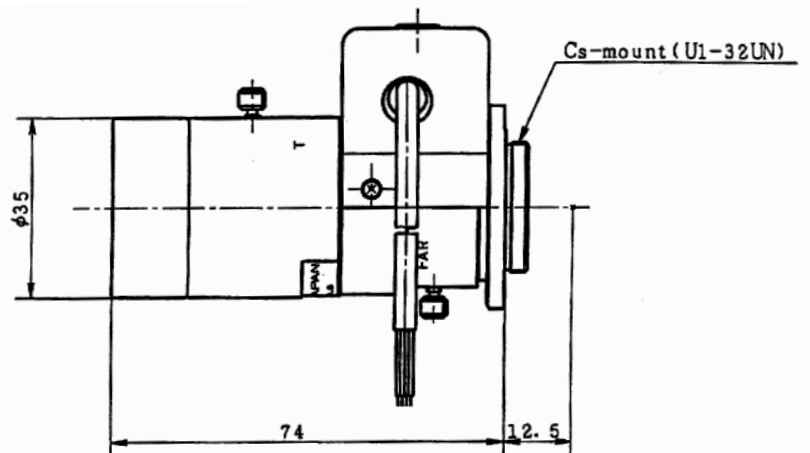

Tokina

VARIFOCAL LENS

TOKINA Co.,Ltd.

Security Products Division

120-4 NOZUTA-MACHI, MACHIDA-SHI,

TOKYO, 195-0063 JAPAN

TEL:+81-42-734-8912 FAX:+81-42-735-1463

E-mail:cctv@tokina.co.jp

TVR0616AI f = 6-60mm F 1.6 VIDEO IRIS

SPECIFICATION

MODEL NUMBER		TVR0616AI	
IMAGE FORMAT		1/3inch	
FOCAL LENGTH		6-60mm	
MAXIMUM APERTURE		F1.6	
APERTURE RATIO		F1.6-C	
BACK FOCAL LENGTH		12.65-16.09mm	
M.O.D.		0.1m	
ANGLE OF VIEW	DIAGONAL	W54.39°	T5.89°
	HORIZONTAL	W43.62°	T4.73°
	VERTICAL	W32.73°	T3.55°
DIMENSIONS		H74.0×D35.0×W52.0mm	
WEIGHT		110g	
MOUNT		CS	

●AUTO IRIS

INPUT VOLTAGE	DC+8V-16V
CURRENT CONSUMPTION	35mA OR LESS
INPUT SIGNAL	VS OR V SIGNAL
IRIS ACCURACY	±15% AT VIDEO SIGNAL LEVEL
SENSITIVITY	0.5~1.0Vp-p AT VIDEO SIGNAL LEVEL
RESPONSE SPEED	APPROX.1.5 SECONDS

●AUTO IRIS

CABLE COLOR	CONNECTION
RED	POWER(DC+8V-16V)
WHITE	VS OR V SIGNAL
GREEN	REMOTE
BLACK	GND

DESIGN AND SPECIFICATIONS ARE SUBJECT TO CHANGE WITHOUT NOTICE